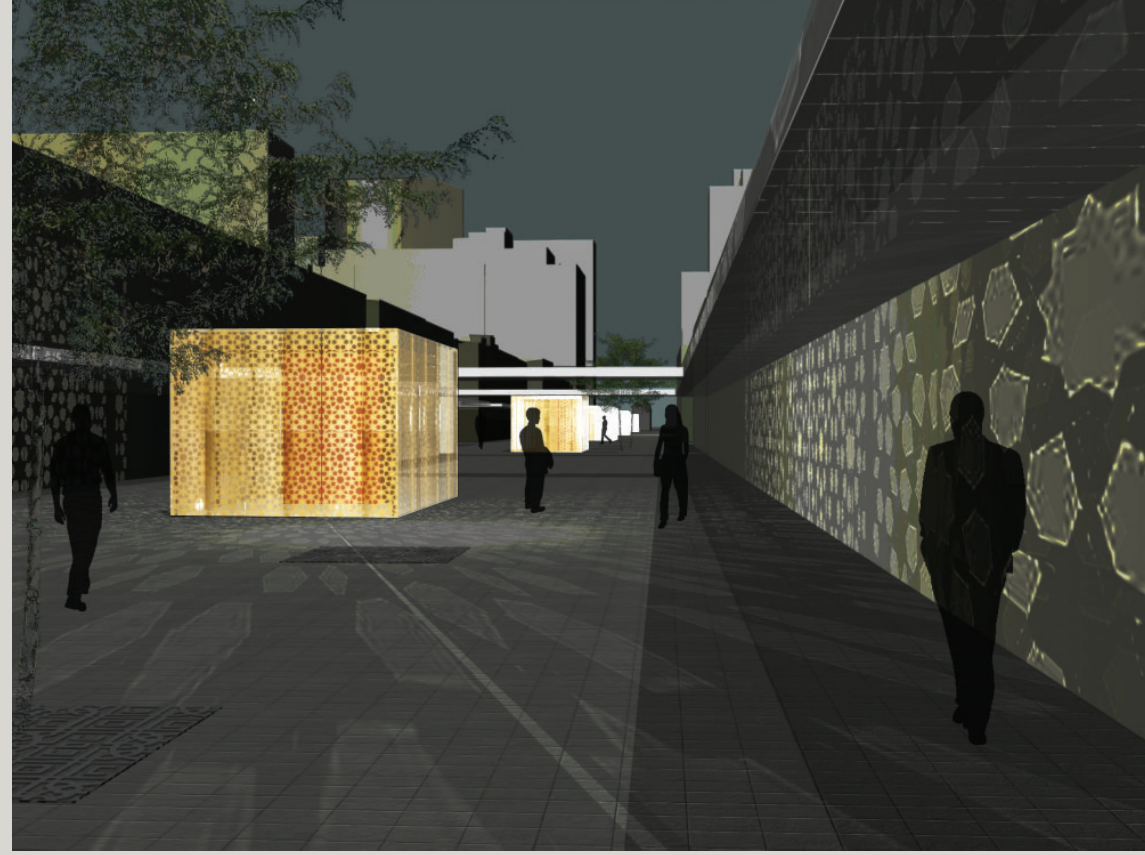

0.

1.

ROTTERDAM LIJNBAAN

AS ARCHITECTURE B.V. is a design-led architectural studio for architecture, planning and (interior-) design. The firm is established in January 2010 by Ir. Arzu Senel in Amsterdam. The company distinguishes itself by its professionalism, imagination, elegance and design ingenuity. We seek the best design solution, that ensures