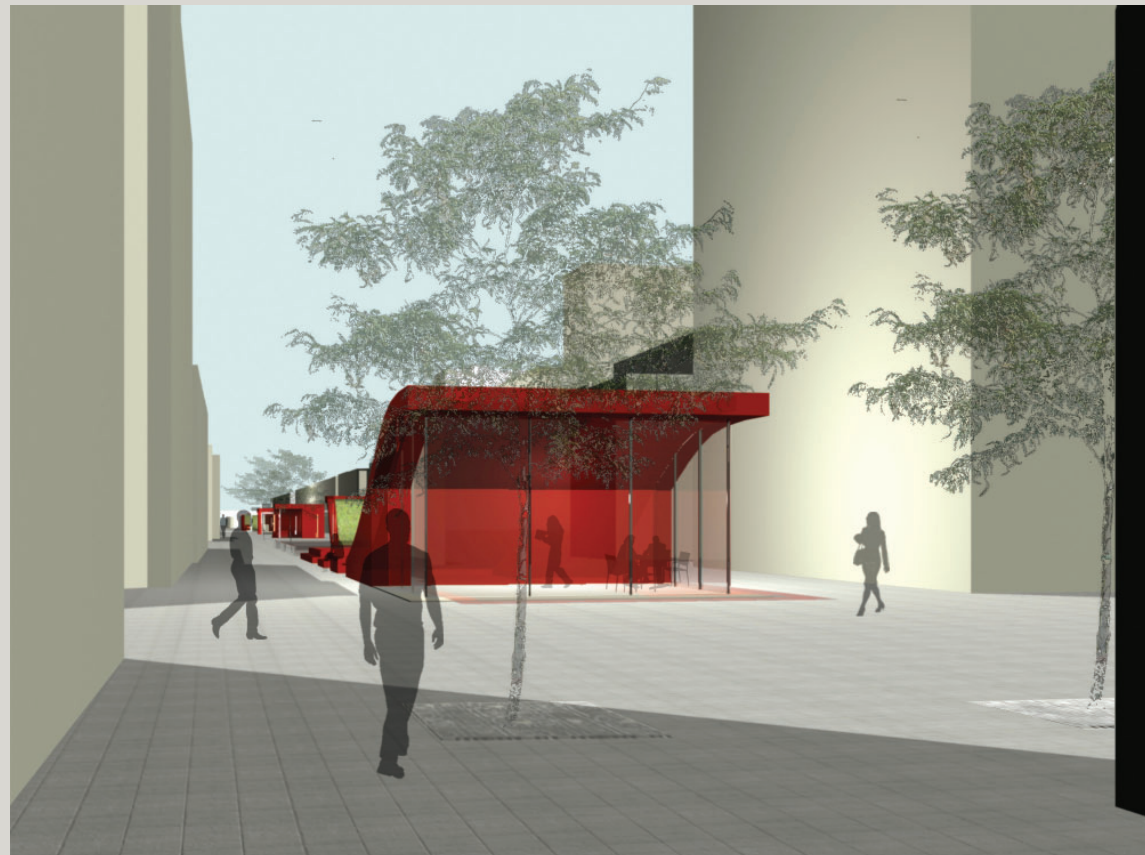

0.

1.

ROTTERDAM LIJNBAAN

AS ARCHITECTURE B.V. is a design-led architectural studio for architecture, planning and (interior-) design. The firm is established in January 2010 by Ir. Arzu Senel in Amsterdam. The company distinguishes itself by its professionalism, imagination, elegance and design ingenuity. We seek the best design solution, that ensures