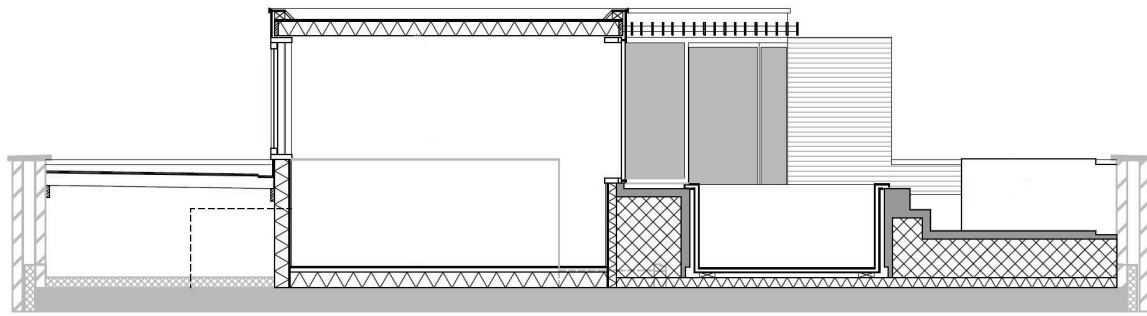

1e verdieping

2x Stripe 3 ayakli depolama unitesi destekli yonetici masasi
L:200 W:100 H:72 cm
Kod: STM 100200 EOZ
renk: beyaz metal: beyaz

SPA WILLIAM

AS ARCHITECTURE B.V. is a design-led architectural studio for architecture, planning and (interior-) design. The firm is established in January 2010 by Ir. Arzu Senel in Amsterdam. The company distinguishes itself by its professionalism, imagination, elegance and design ingenuity. We seek the best design solution, that ensures highest quality and