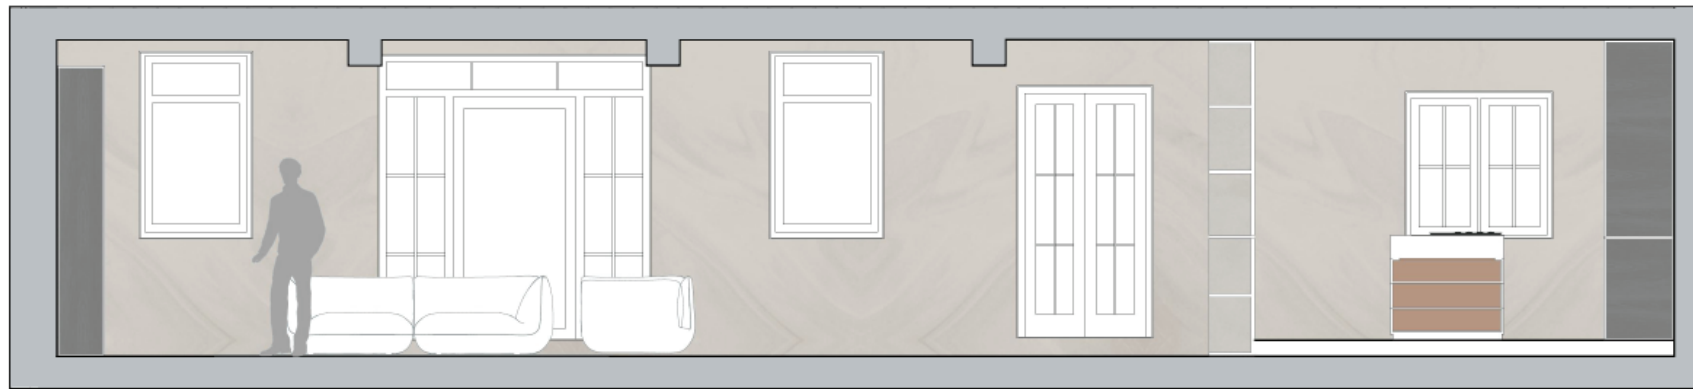

Ground floor

Ground floor

First floor

FARMHOUSE LUMMEN

AS ARCHITECTURE B.V. is a design-led architectural studio for architecture, planning and (interior-) design. The firm is established in January 2010 by Ir. Arzu Senel in Amsterdam. The company distinguishes itself by its professionalism, imagination, elegance and design ingenuity. We seek the best design solution, that ensures highest quality and functionality, both for large or small budget assignments. Our portfolio contains residential, cultural, industrial, interior design, restoration and conservation projects.