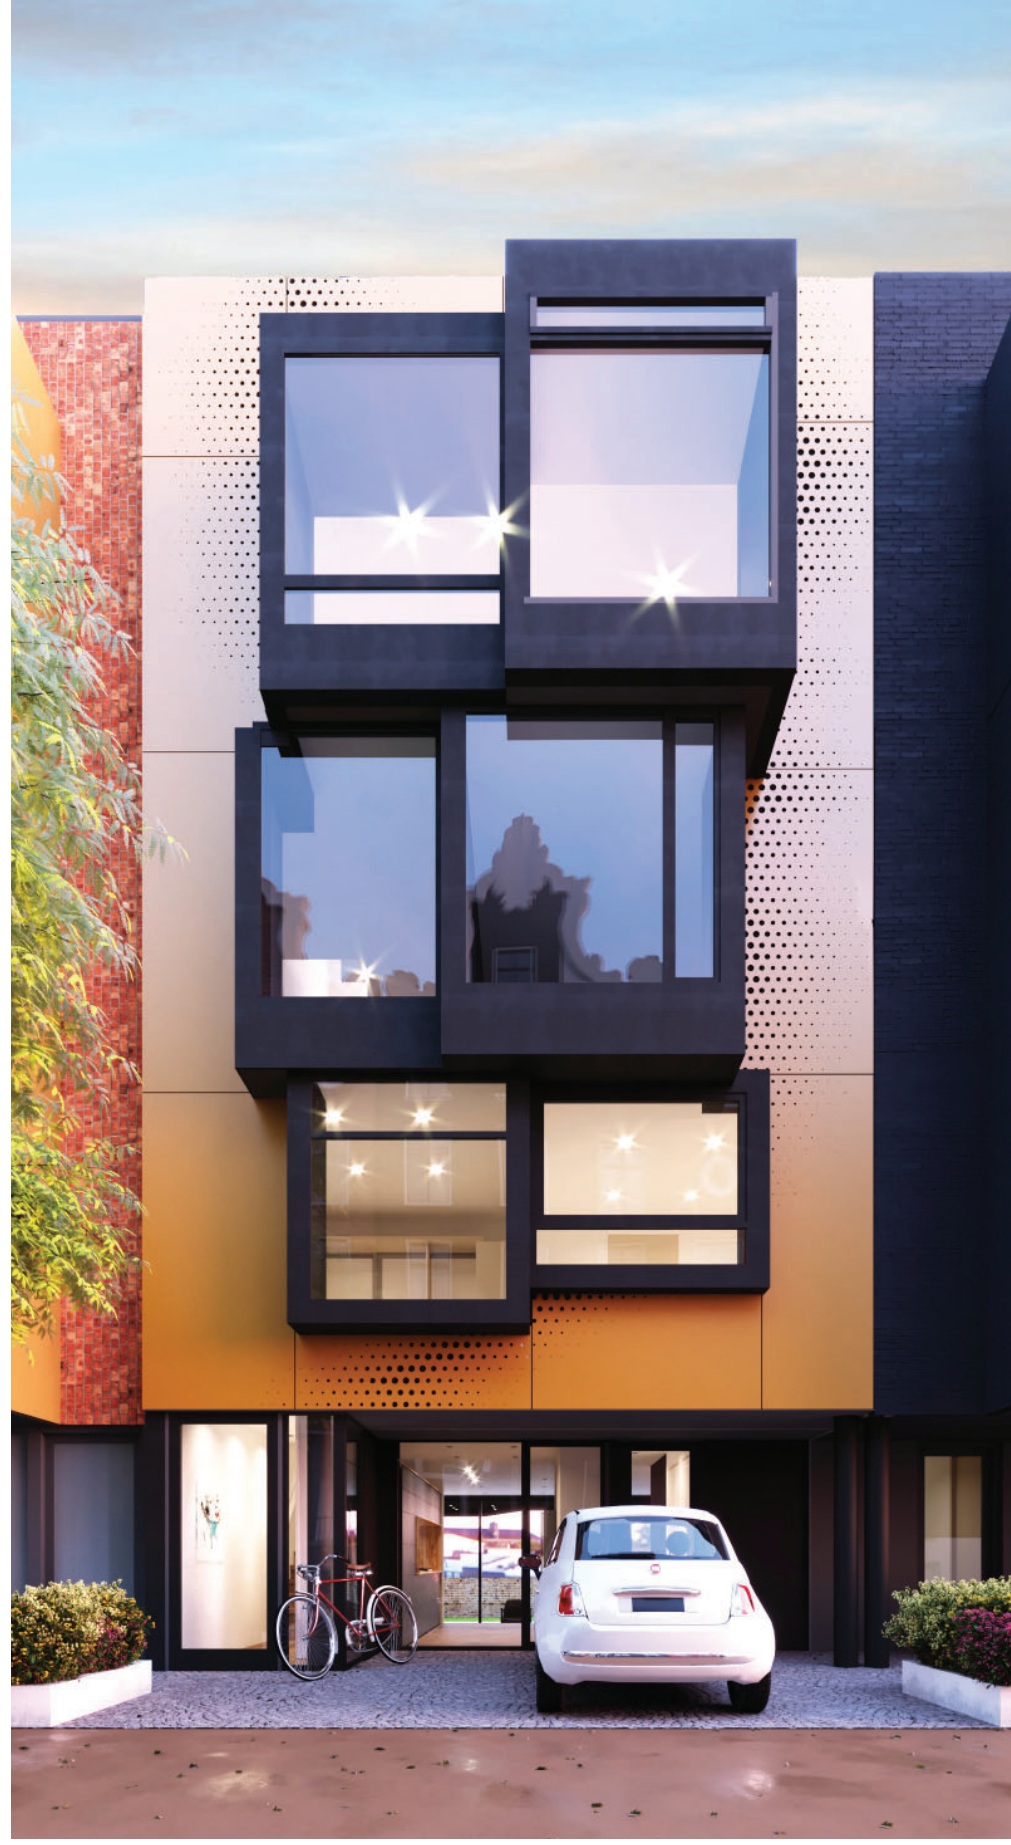

0.

1.

2.

3.

STUDIO'S KOESTRAAT TILBURG

AS ARCHITECTURE B.V. is a design-led architectural studio for architecture, planning and (interior-) design. The firm is established in January 2010 by Ir. Arzu Senel in Amsterdam. The company distinguishes itself by its professionalism, imagination, elegance and design ingenuity. We seek the best design solution, that ensures highest quality and functionality, both for large or small budget assignments. Our portfolio contains residential, cultural, industrial, interior design, restoration and conservation projects.