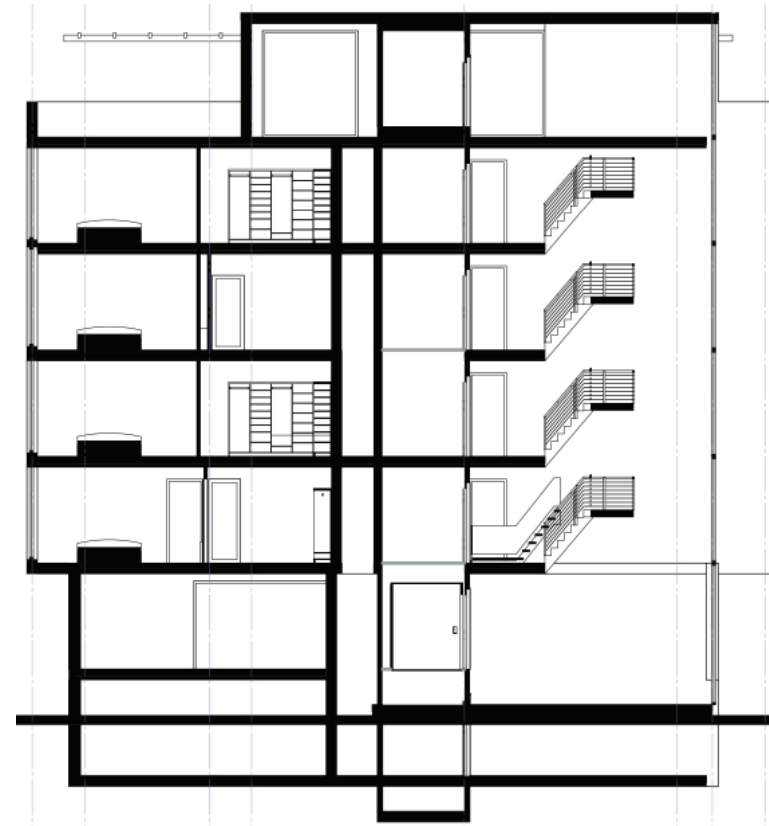

ACIPAYAM

AS ARCHITECTURE B.V. is a design-led architectural studio for architecture, planning and (interior-) design. The firm is established in January 2010 by Ir. Arzu Senel in Amsterdam. The company distinguishes itself by its professionalism, imagination, elegance and design ingenuity. We seek the best design solution, that ensures highest quality and functionality,