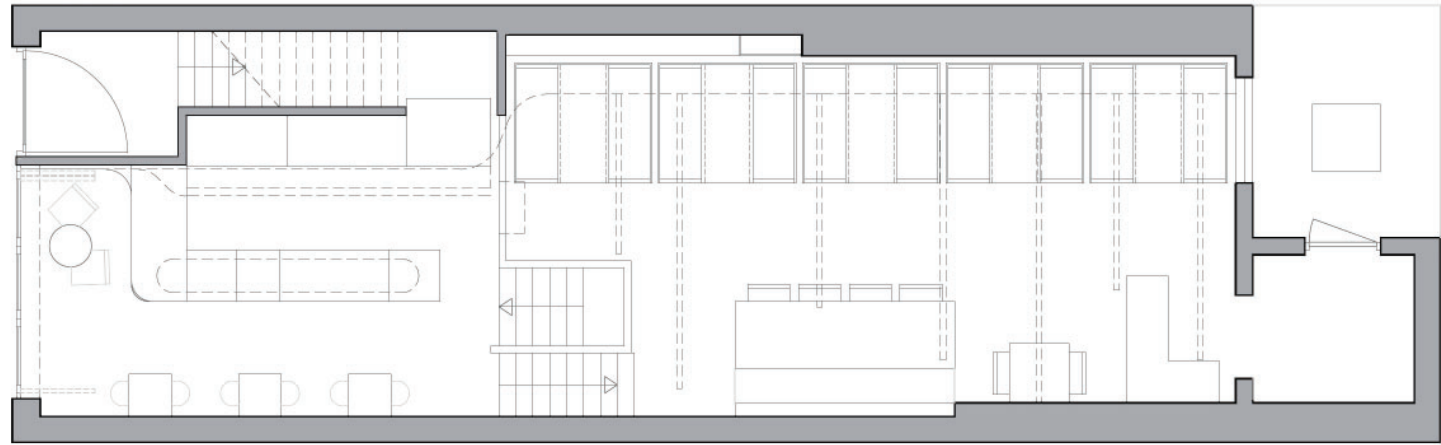

Kitchen _ Options study

Workroom _ Options study

OFFICE AS ARCHITECTURE

AS ARCHITECTURE B.V. is a design-led architectural studio for architecture, planning and (interior-) design. The firm is established in January 2010 by Ir. Arzu Senel in Amsterdam. The company distinguishes itself by its professionalism, imagination, elegance and design ingenuity. We seek the best design solution, that ensures highest quality and functionality, both for large or small budget assignments. Our portfolio contains residential, cultural, industrial, interior design, restoration and conservation projects.