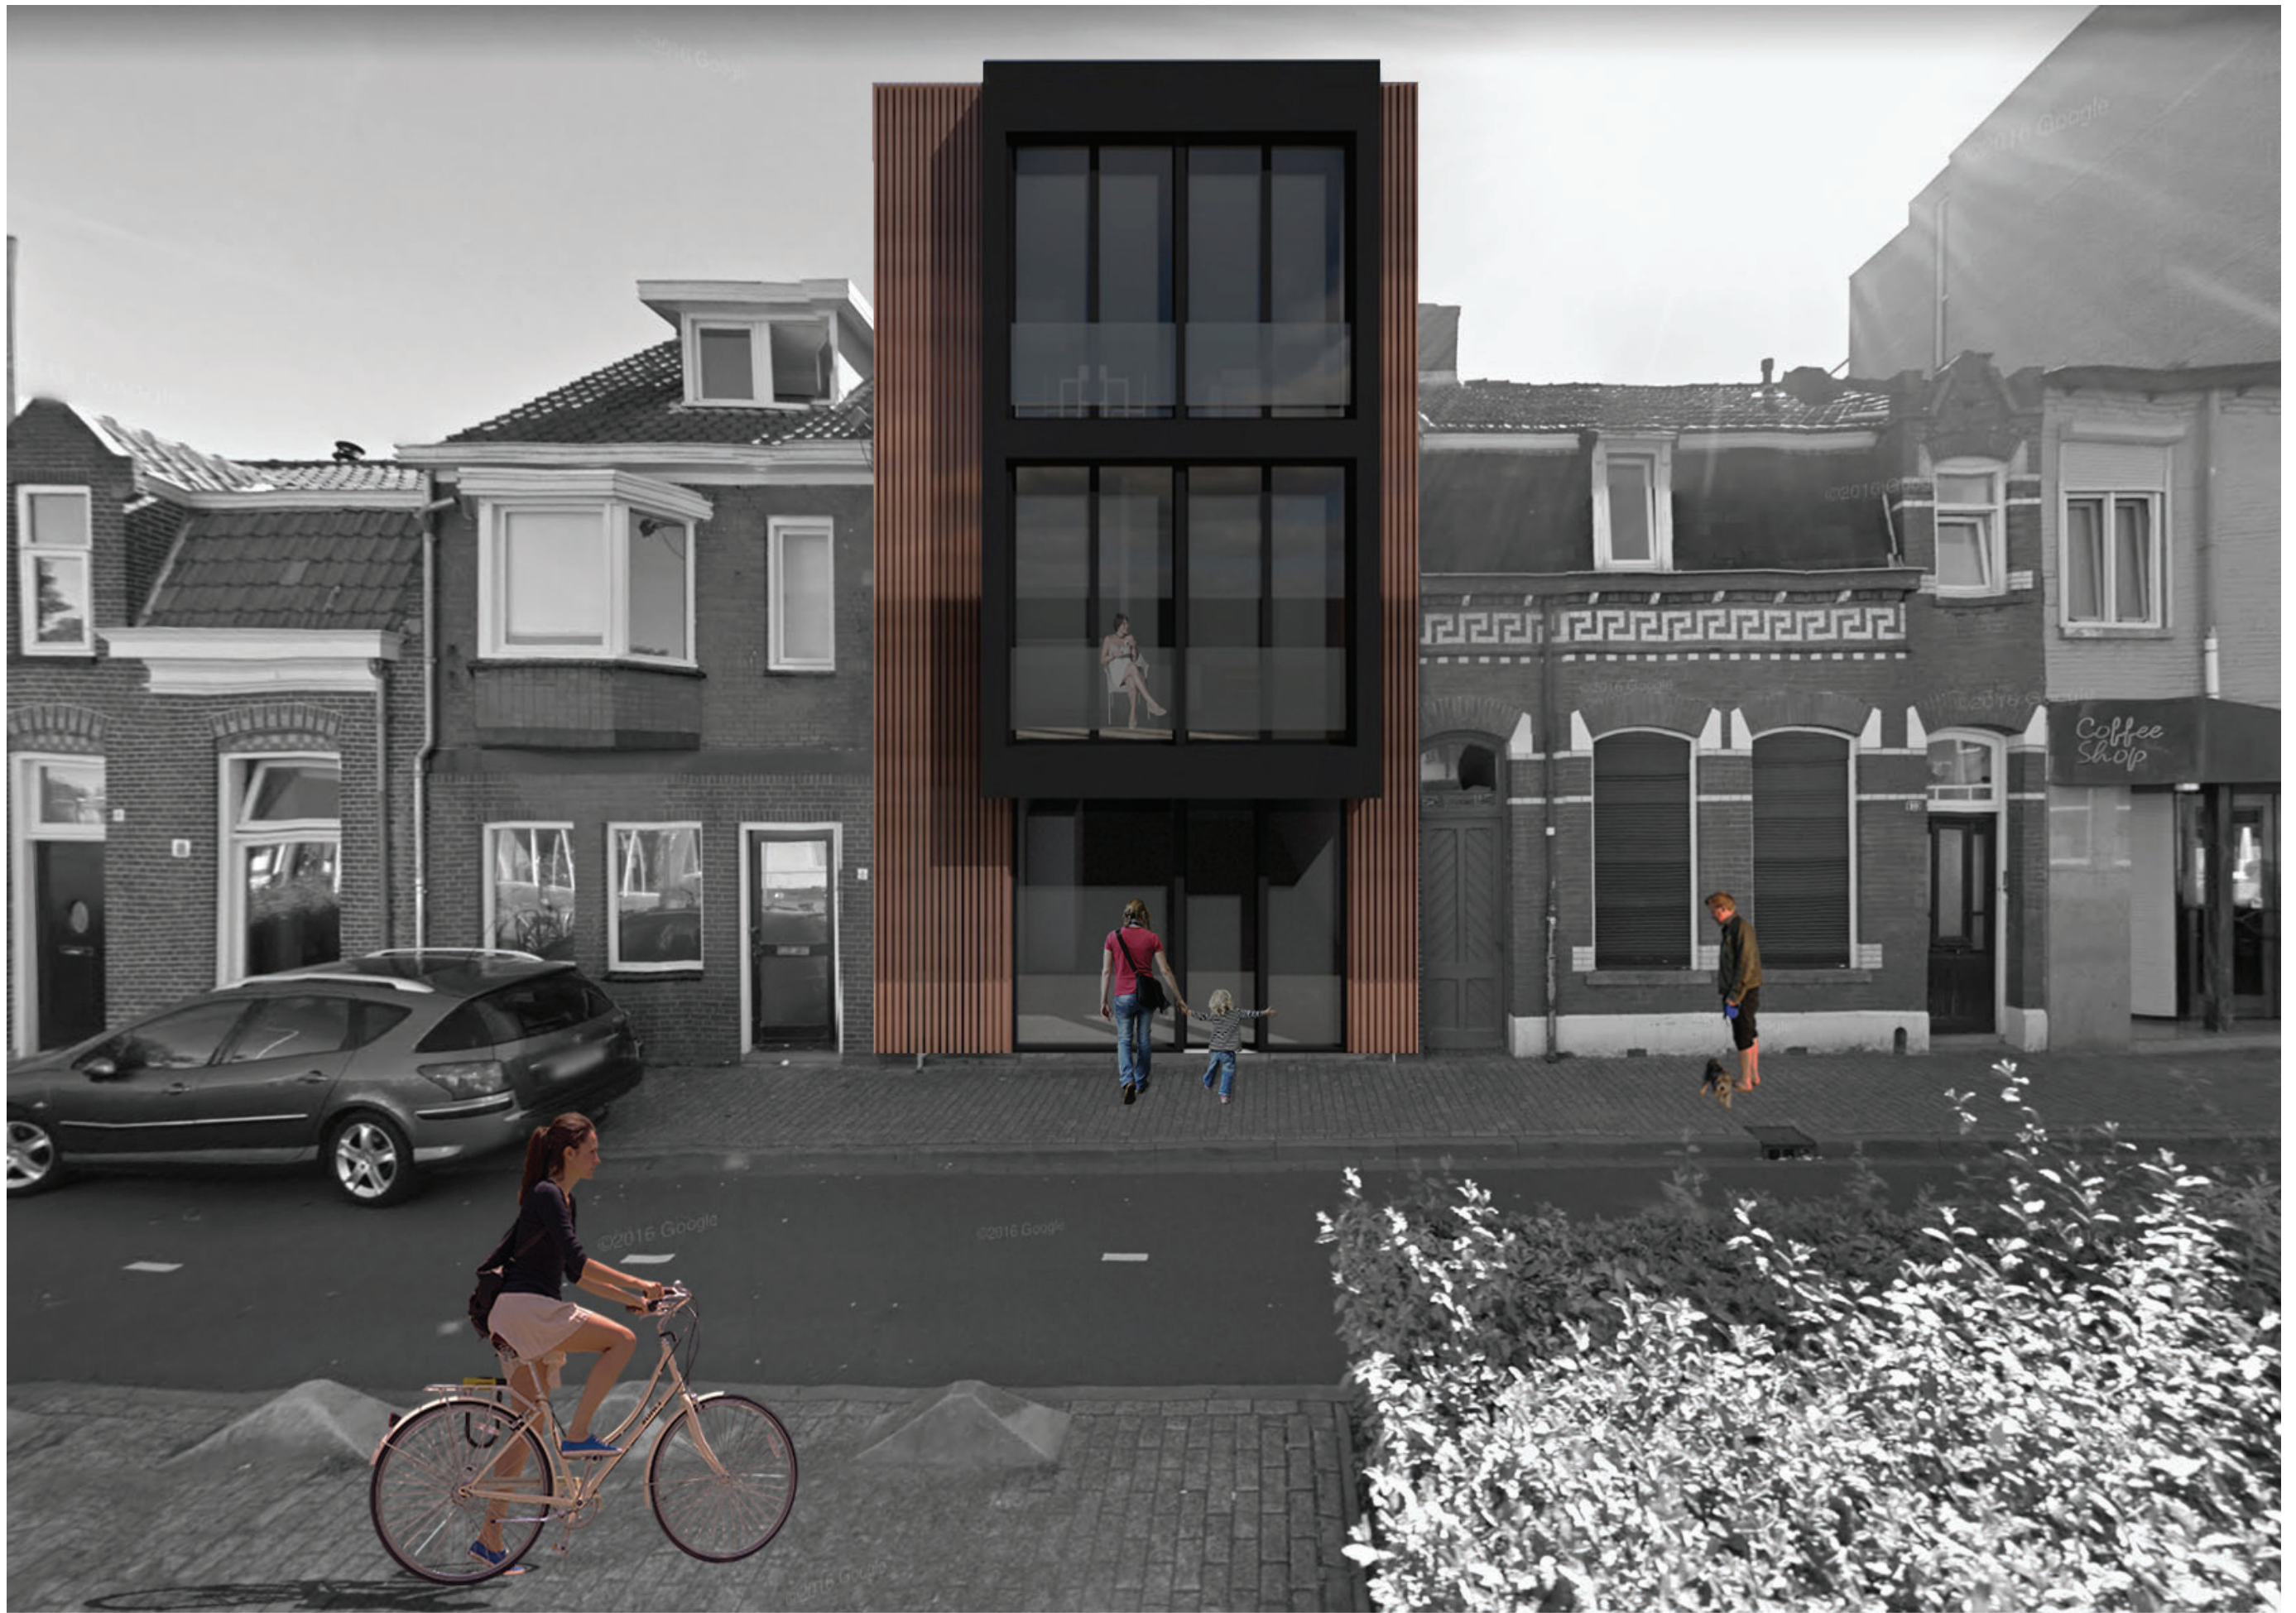

0.

1.

2.

3.

STUDIO'S KOESTRAAT TILBURG

AS ARCHITECTURE B.V. is a design-led architectural studio for architecture, planning and (interior-) design. The firm is established in January 2010 by Ir. Arzu Senel in Amsterdam. The company distinguishes itself by its professionalism, imagination, elegance and design ingenuity. We seek the best design solution, that ensures highest quality and functionality, both for large or small budget assignments. Our portfolio contains residential, cultural, industrial, interior design, restoration and conservation projects.