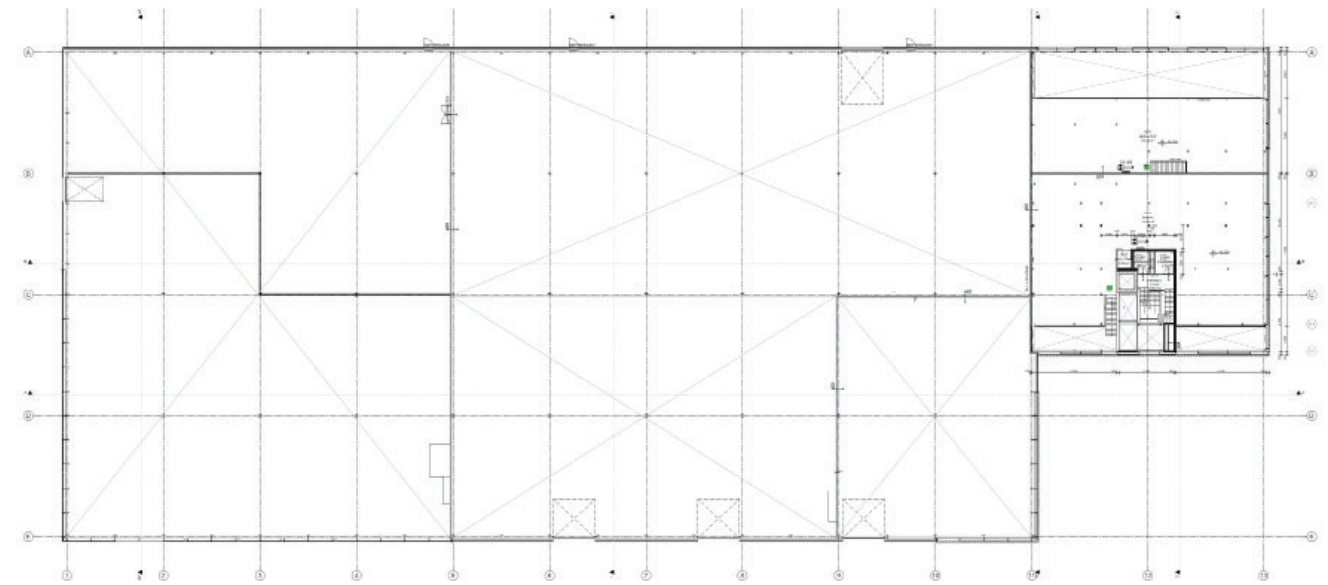

0.

1.

ARON BEDRIJFSGEBOUW

AS ARCHITECTURE B.V. is a design-led architectural studio for architecture, planning and (interior-) design. The firm is established in January 2010 by Ir. Arzu Senel in Amsterdam. The company distinguishes itself by its professionalism, imagination, elegance and design ingenuity. We seek the best design solution, that ensures highest quality and functionality, both for large or small budget assignments. Our portfolio contains