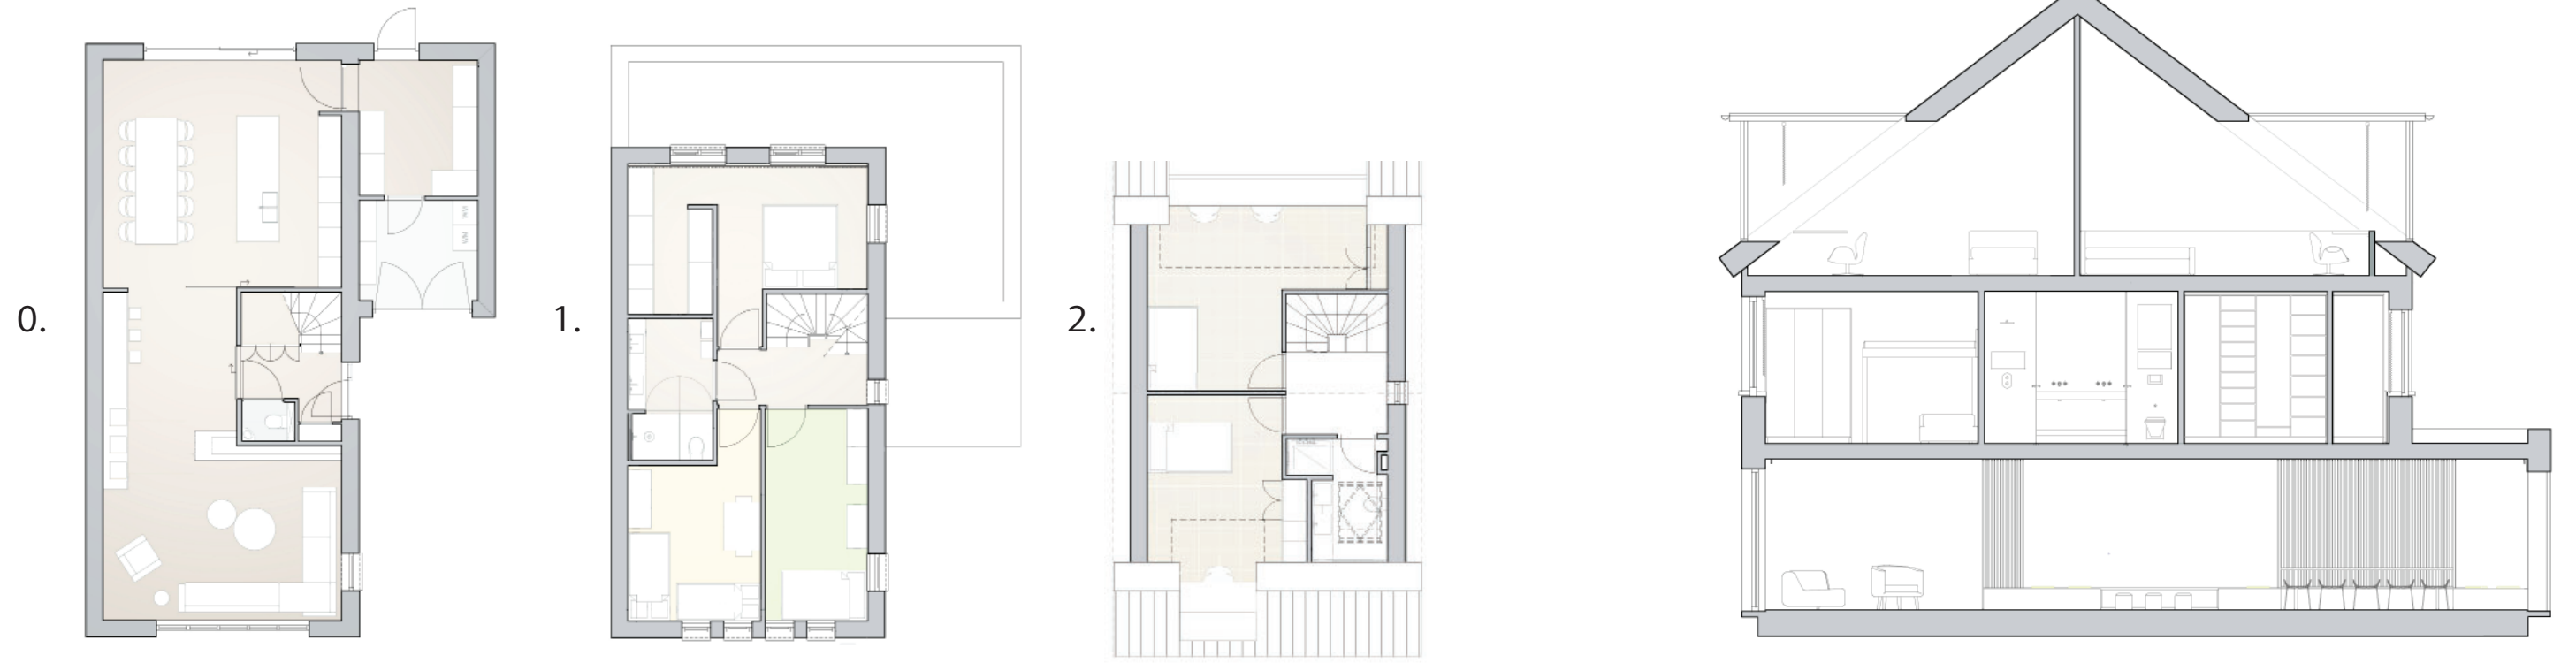

Living room _ Options study

3527HV UTRECHT

AS ARCHITECTURE B.V. is a design-led architectural studio for architecture, planning and (interior-) design. The firm is established in January 2010 by Ir. Arzu Senel in Amsterdam. The company distinguishes itself by its professionalism, imagination, elegance and design ingenuity. We seek the best design solution, that ensures highest quality.