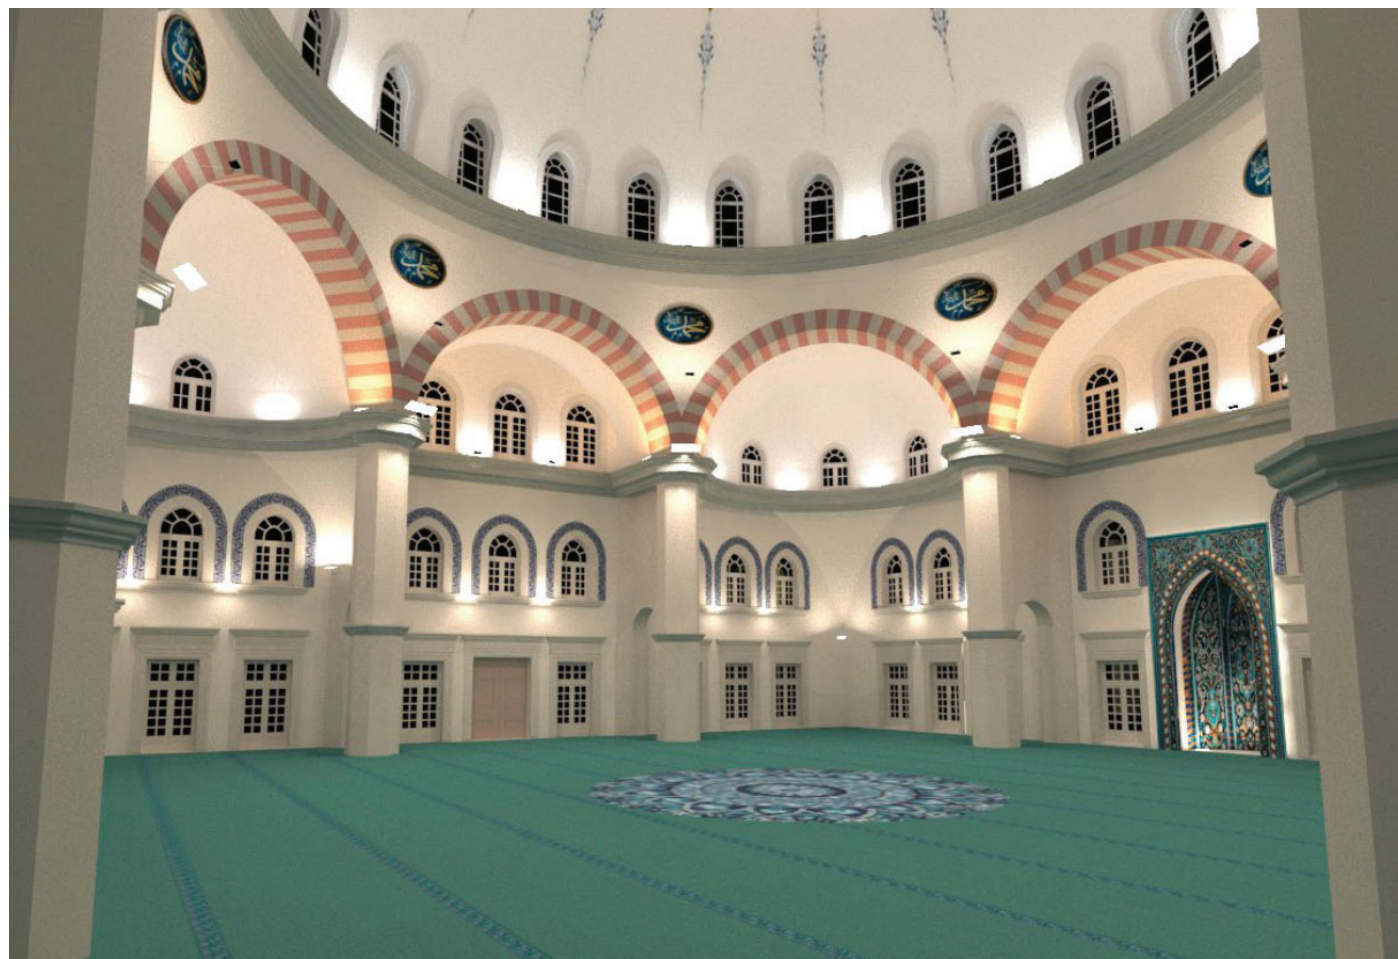

2.

3.

AYASOFYA CAMII

AS ARCHITECTURE B.V. is a design-led architectural studio for architecture, planning and (interior-) design. The firm is established in January 2010 by Ir. Arzu Senel in Amsterdam. The company distinguishes itself by its professionalism, imagination, elegance and design ingenuity. We seek the best design solution, that ensures highest quality and functionality, both for large or small budget assignments. Our portfolio contains residential, cultural, industrial, interior design, restoration and conservation projects.