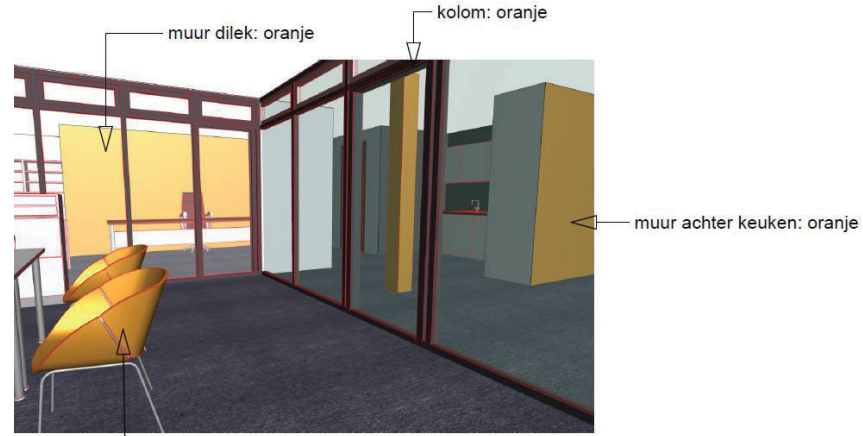

zitjes: oranje

Stripe 3 ayakli depolama unitesi destekli yonetici masasi L:200 W:100 H:72 cm
Kod: STM 100200 EOZ
renk: beyaz metal: beyaz

keuken: antraciet

MAKI
S: 240 W:100
A code:
MK 100 240 TP
renk: Ahsap Makore

STRIFE toplantı ofis masasi
L: 100 W:100
A code:
ST MT 100 M 01
renk beyaz metal: beyaz

MAKI
S: 240 W:100
A code:
MK 100 240 TP
renk: Ahsap Makore

STRIFE toplantı ofis masasi
L: 100 W:100
A code:
ST MT 100 M 01
renk beyaz metal: beyaz

1e verdieping

2x Stripe 3 ayakli depolama unitesi destekli yonetici masasi
L:200 W:100 H:72 cm
Kod: STM 100200 EOZ
renk: beyaz metal: beyaz