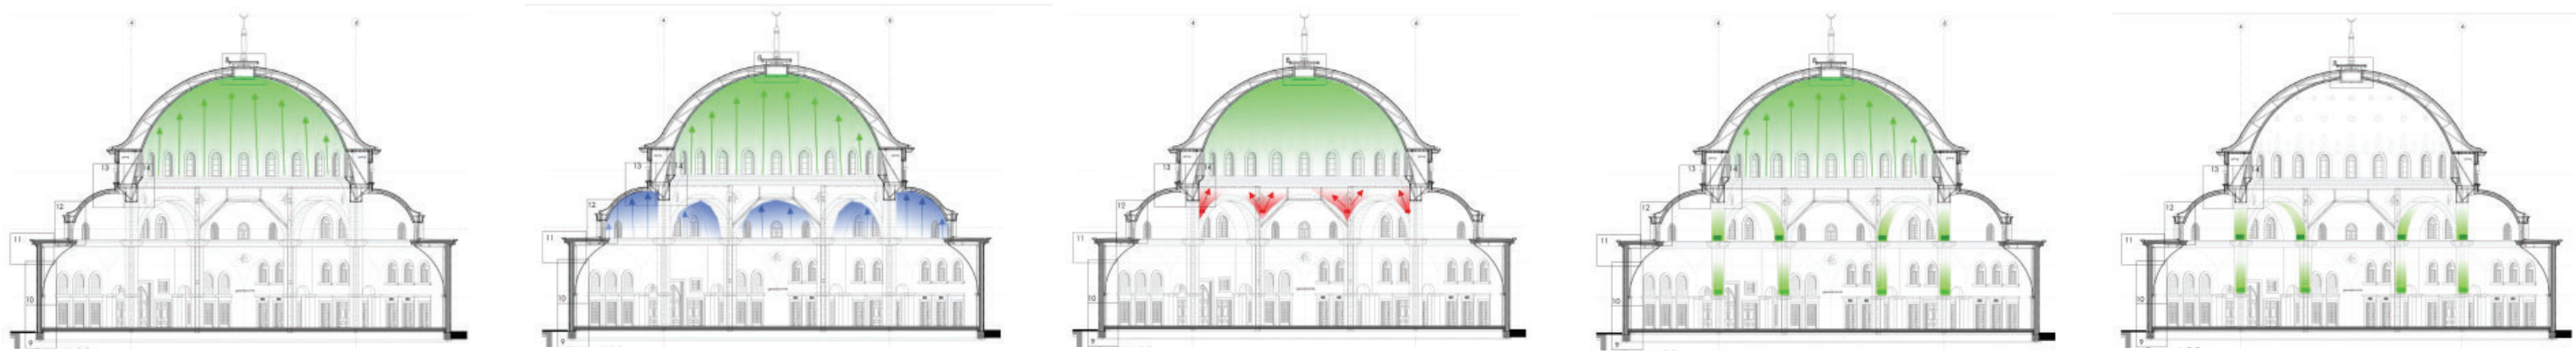

2.

3.

AYASOFYA CAMII

AS ARCHITECTURE B.V. is a design-led architectural studio for architecture, planning and (interior-) design. The firm is established in January 2010 by Ir. Arzu Senel in Amsterdam. The company distinguishes itself by its professionalism, imagination, elegance and design ingenuity. We seek the best design solution, that ensures highest quality and functionality, both for large or small budget assignments. Our portfolio contains residential, cultural, industrial, interior design, restoration and conservation projects.