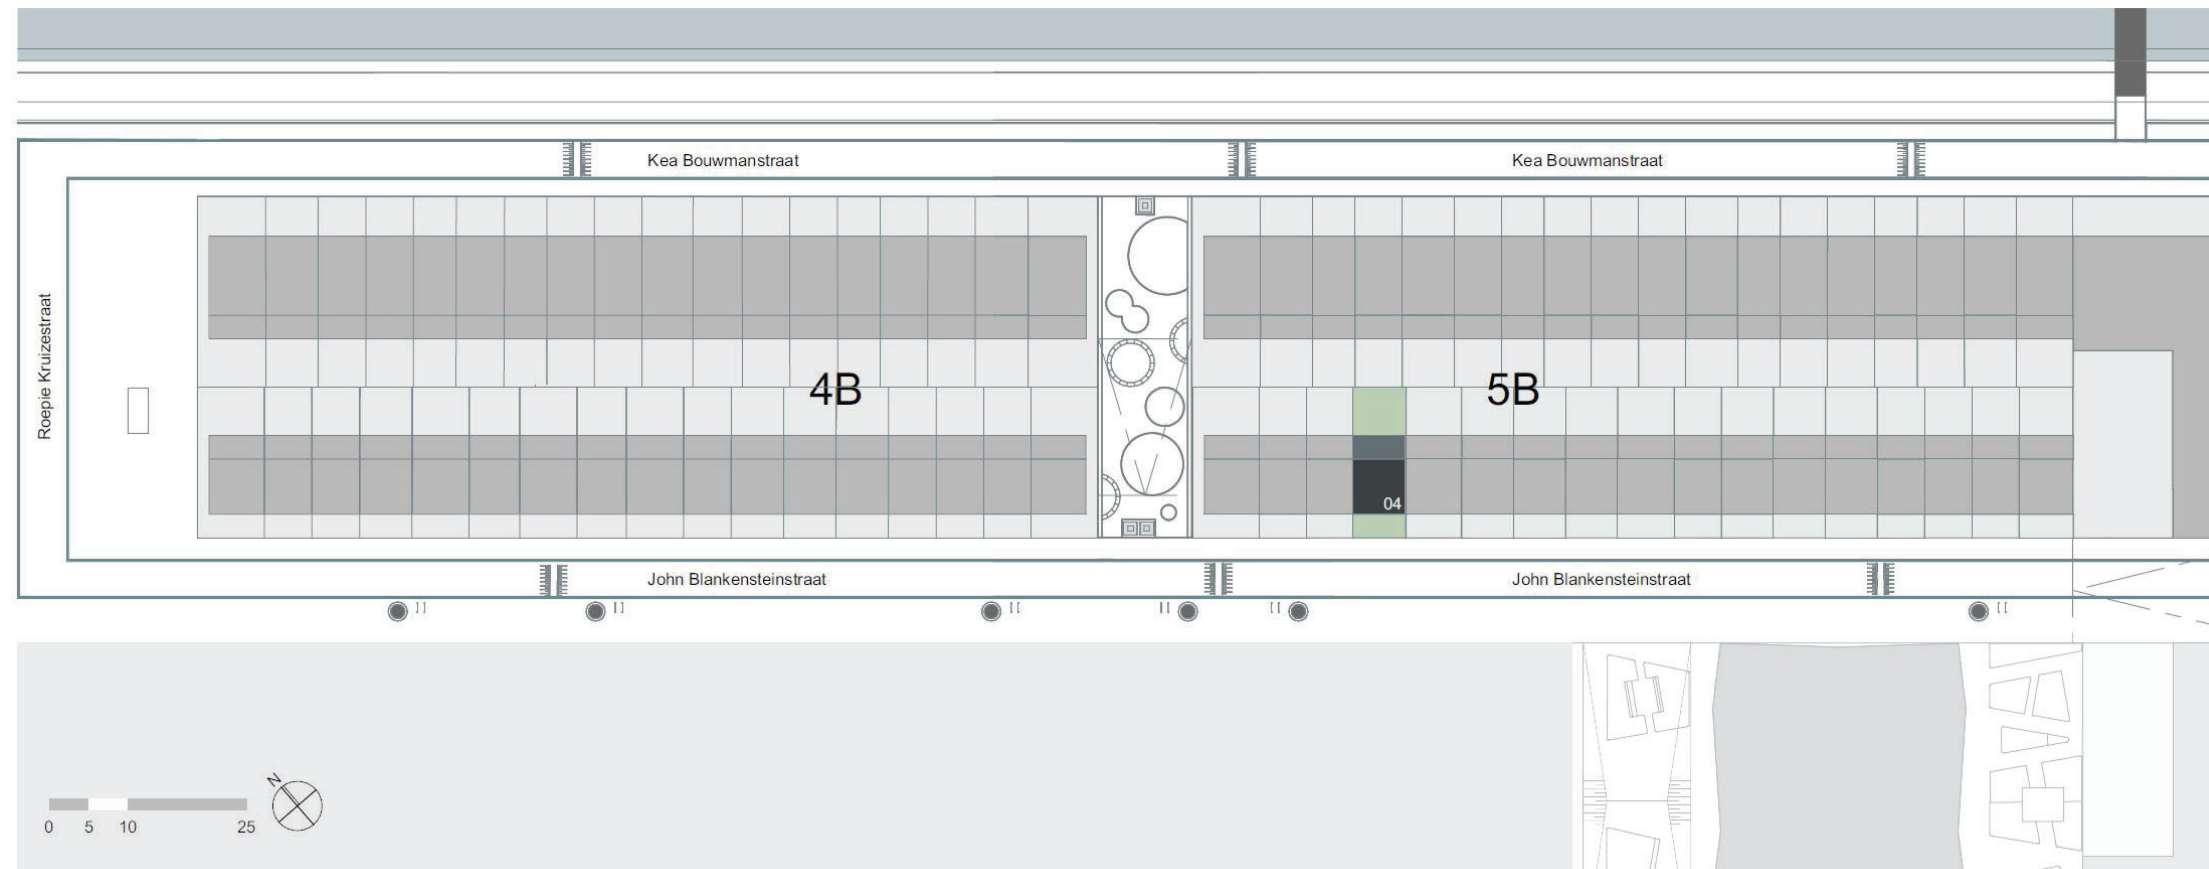

0.

1.

2.

ZEEBURGEREILAND ZB5B-04

AS ARCHITECTURE B.V. is a design-led architectural studio for architecture, planning and (interior-) design. The firm is established in January 2010 by Ir. Arzu Senel in Amsterdam. The company distinguishes itself by its professionalism, imagination, elegance and design ingenuity. We seek the best design solution, that ensures highest quality and functionality, both for large or small budget assignments. Our portfolio contains residential, cultural, industrial, interior design, restoration and conservation projects.