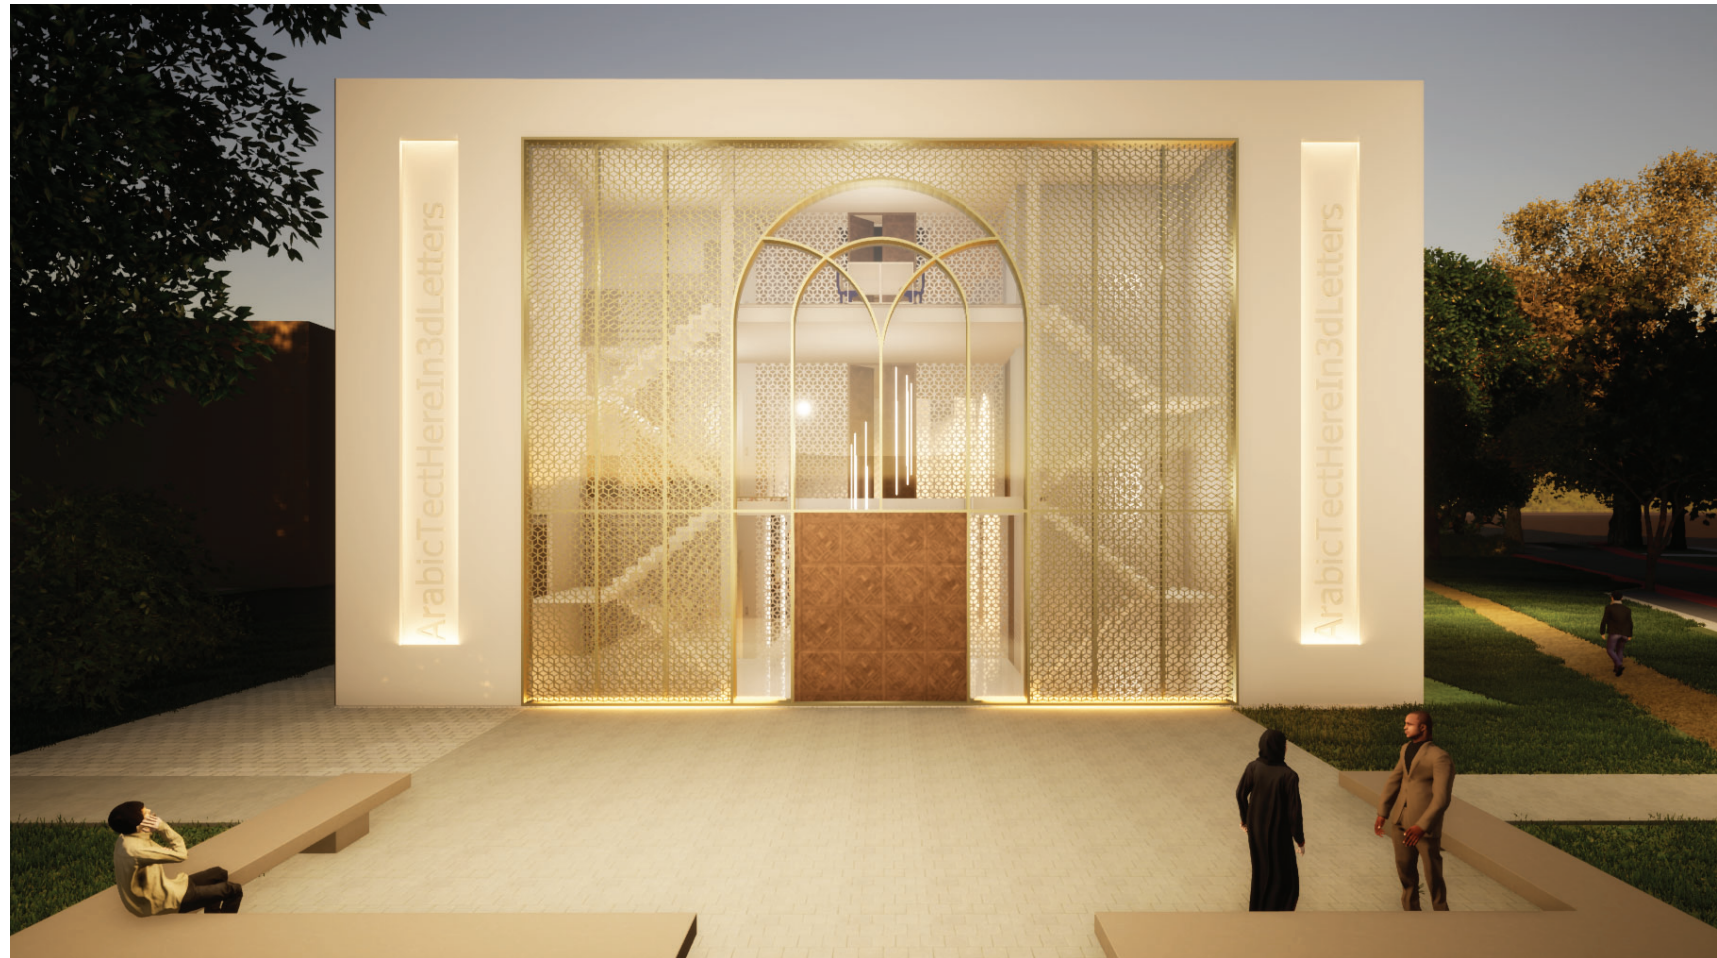

-1.

0.

1.

2.

UDEN MOSKEE

AS ARCHITECTURE B.V. is a design-led architectural studio for architecture, planning and (interior-) design. The firm is established in January 2010 by Ir. Arzu Senel in Amsterdam. The company distinguishes itself by its professionalism, imagination, elegance and design ingenuity. We seek the best design solution, that ensures highest quality and functionality, both for large or small budget assignments. Our portfolio contains