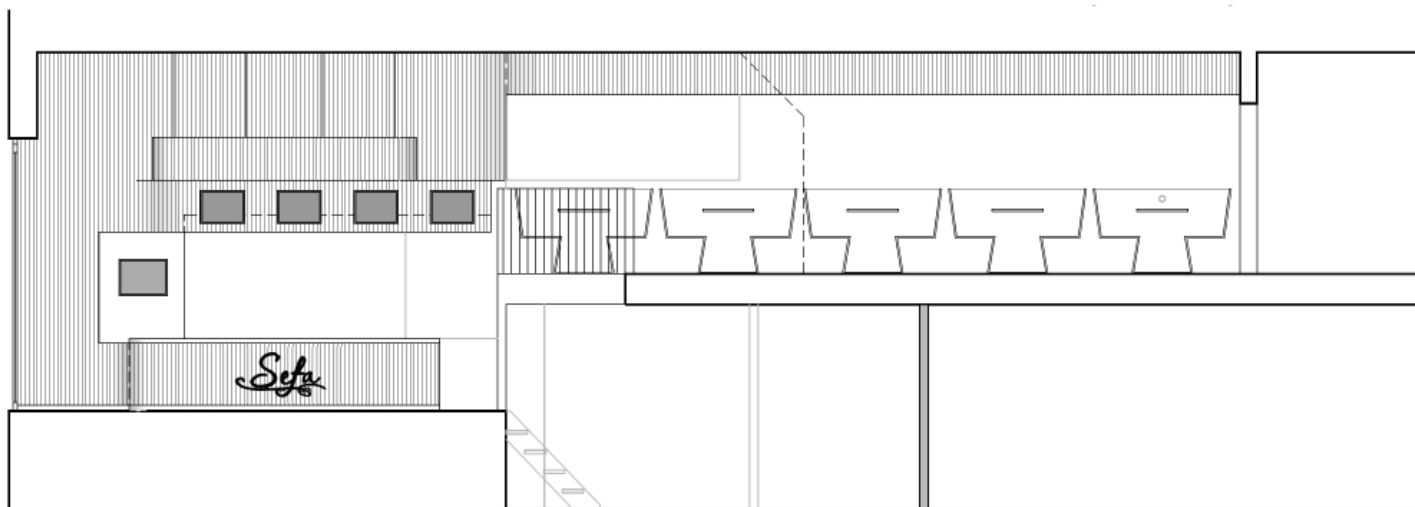

0.

SEFA RESTAURANT

1.

AS ARCHITECTURE B.V. is a design-led architectural studio for architecture, planning and (interior-) design. The firm is established in January 2010 by Ir. Arzu Senel in Amsterdam. The company distinguishes itself by its professionalism, imagination, elegance and design ingenuity. We seek the best design solution, that ensures highest quality and functionality, both for large or small budget assignments. Our portfolio contains residential, cultural, industrial, interior design, restoration and conservation projects.