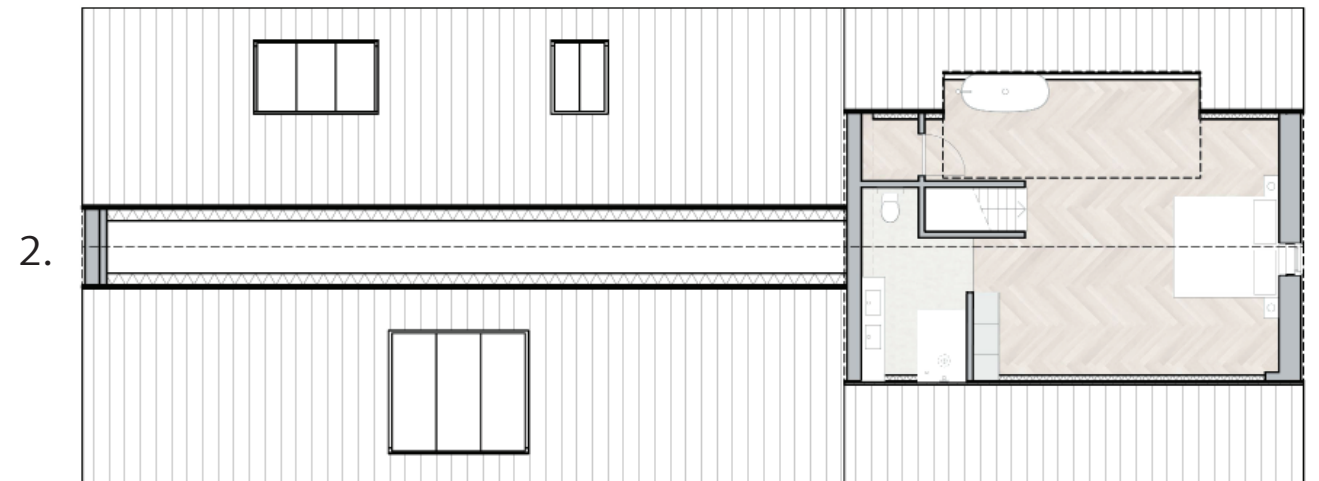

Ground floor

Ground floor

First floor

FARMHOUSE LUMMEN

AS ARCHITECTURE B.V. is a design-led architectural studio for architecture, planning and (interior-) design. The firm is established in January 2010 by Ir. Arzu Senel in Amsterdam. The company distinguishes itself by its professionalism, imagination, elegance and design ingenuity. We seek the best design solution, that ensures highest quality and functionality, both for large or small budget assignments. Our portfolio contains residential, cultural, industrial, interior design, restoration and conservation projects.