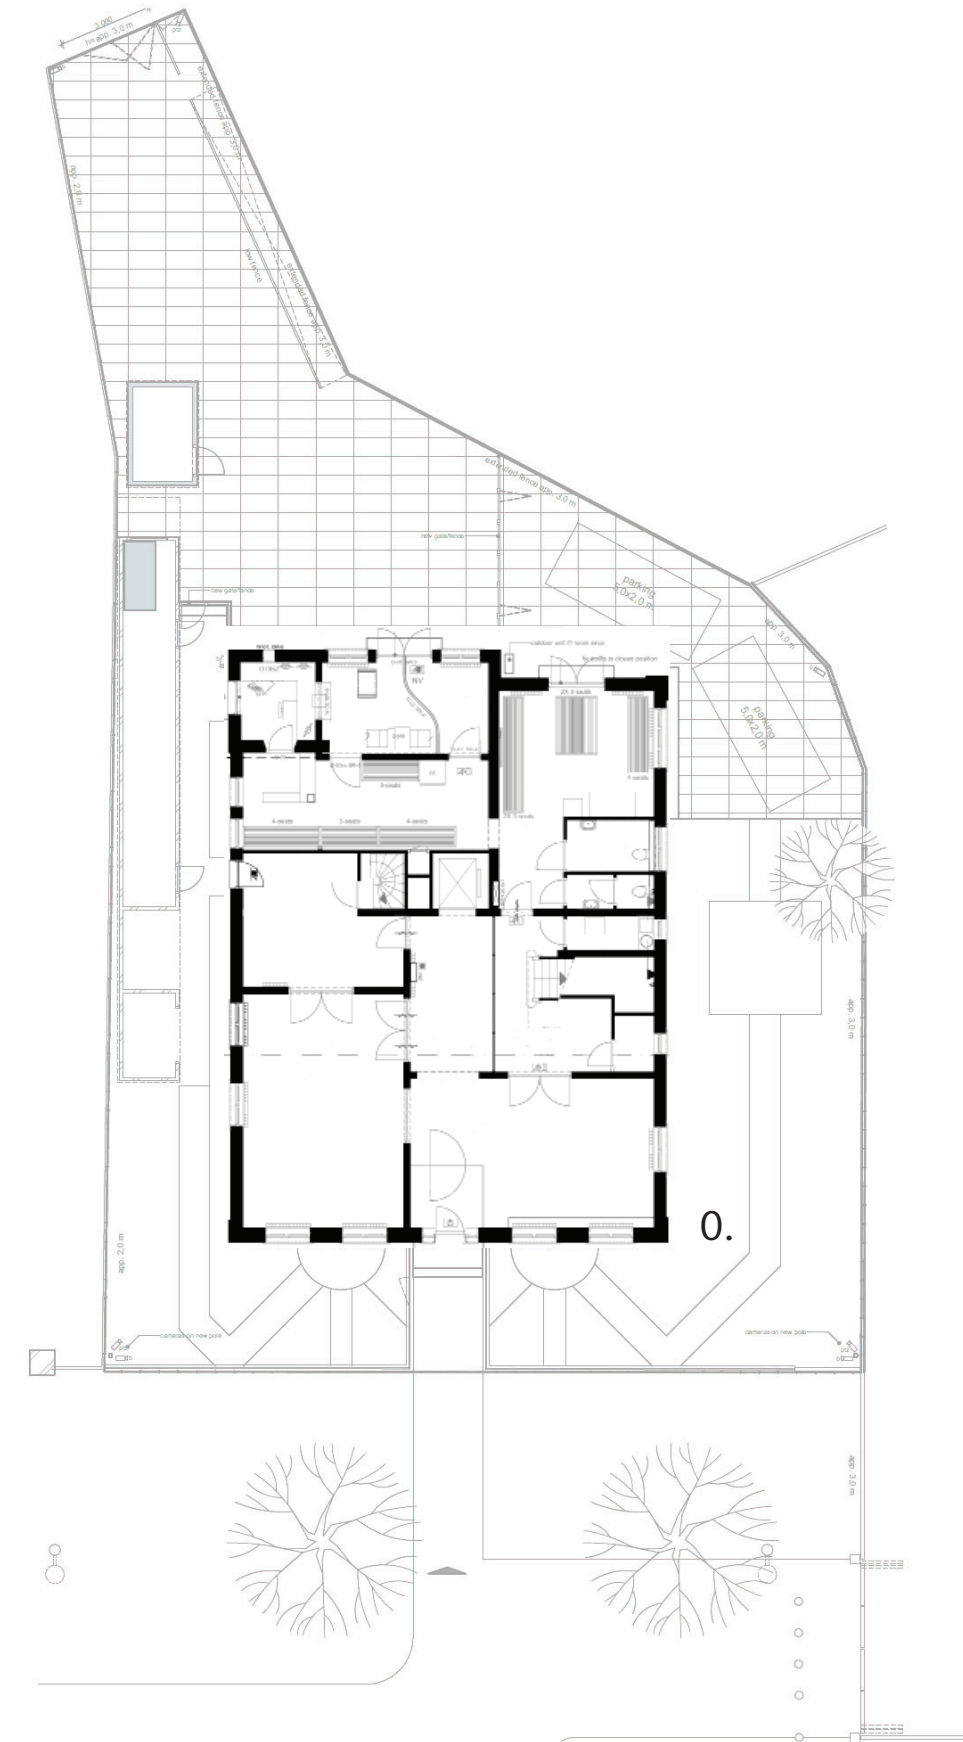

AMSTERDAM TURKISH CONSULATE

AS ARCHITECTURE B.V. is a design-led architectural studio for architecture, planning and (interior-) design. The firm is established in January 2010 by Ir. Arzu Senel in Amsterdam. The company distinguishes itself by its professionalism, imagination, elegance and design ingenuity. We seek the best design solution, that ensures highest quality and functionality, both for large or small budget assignments. Our portfolio contains residential, cultural, industrial, interior design, restoration and conservation projects.