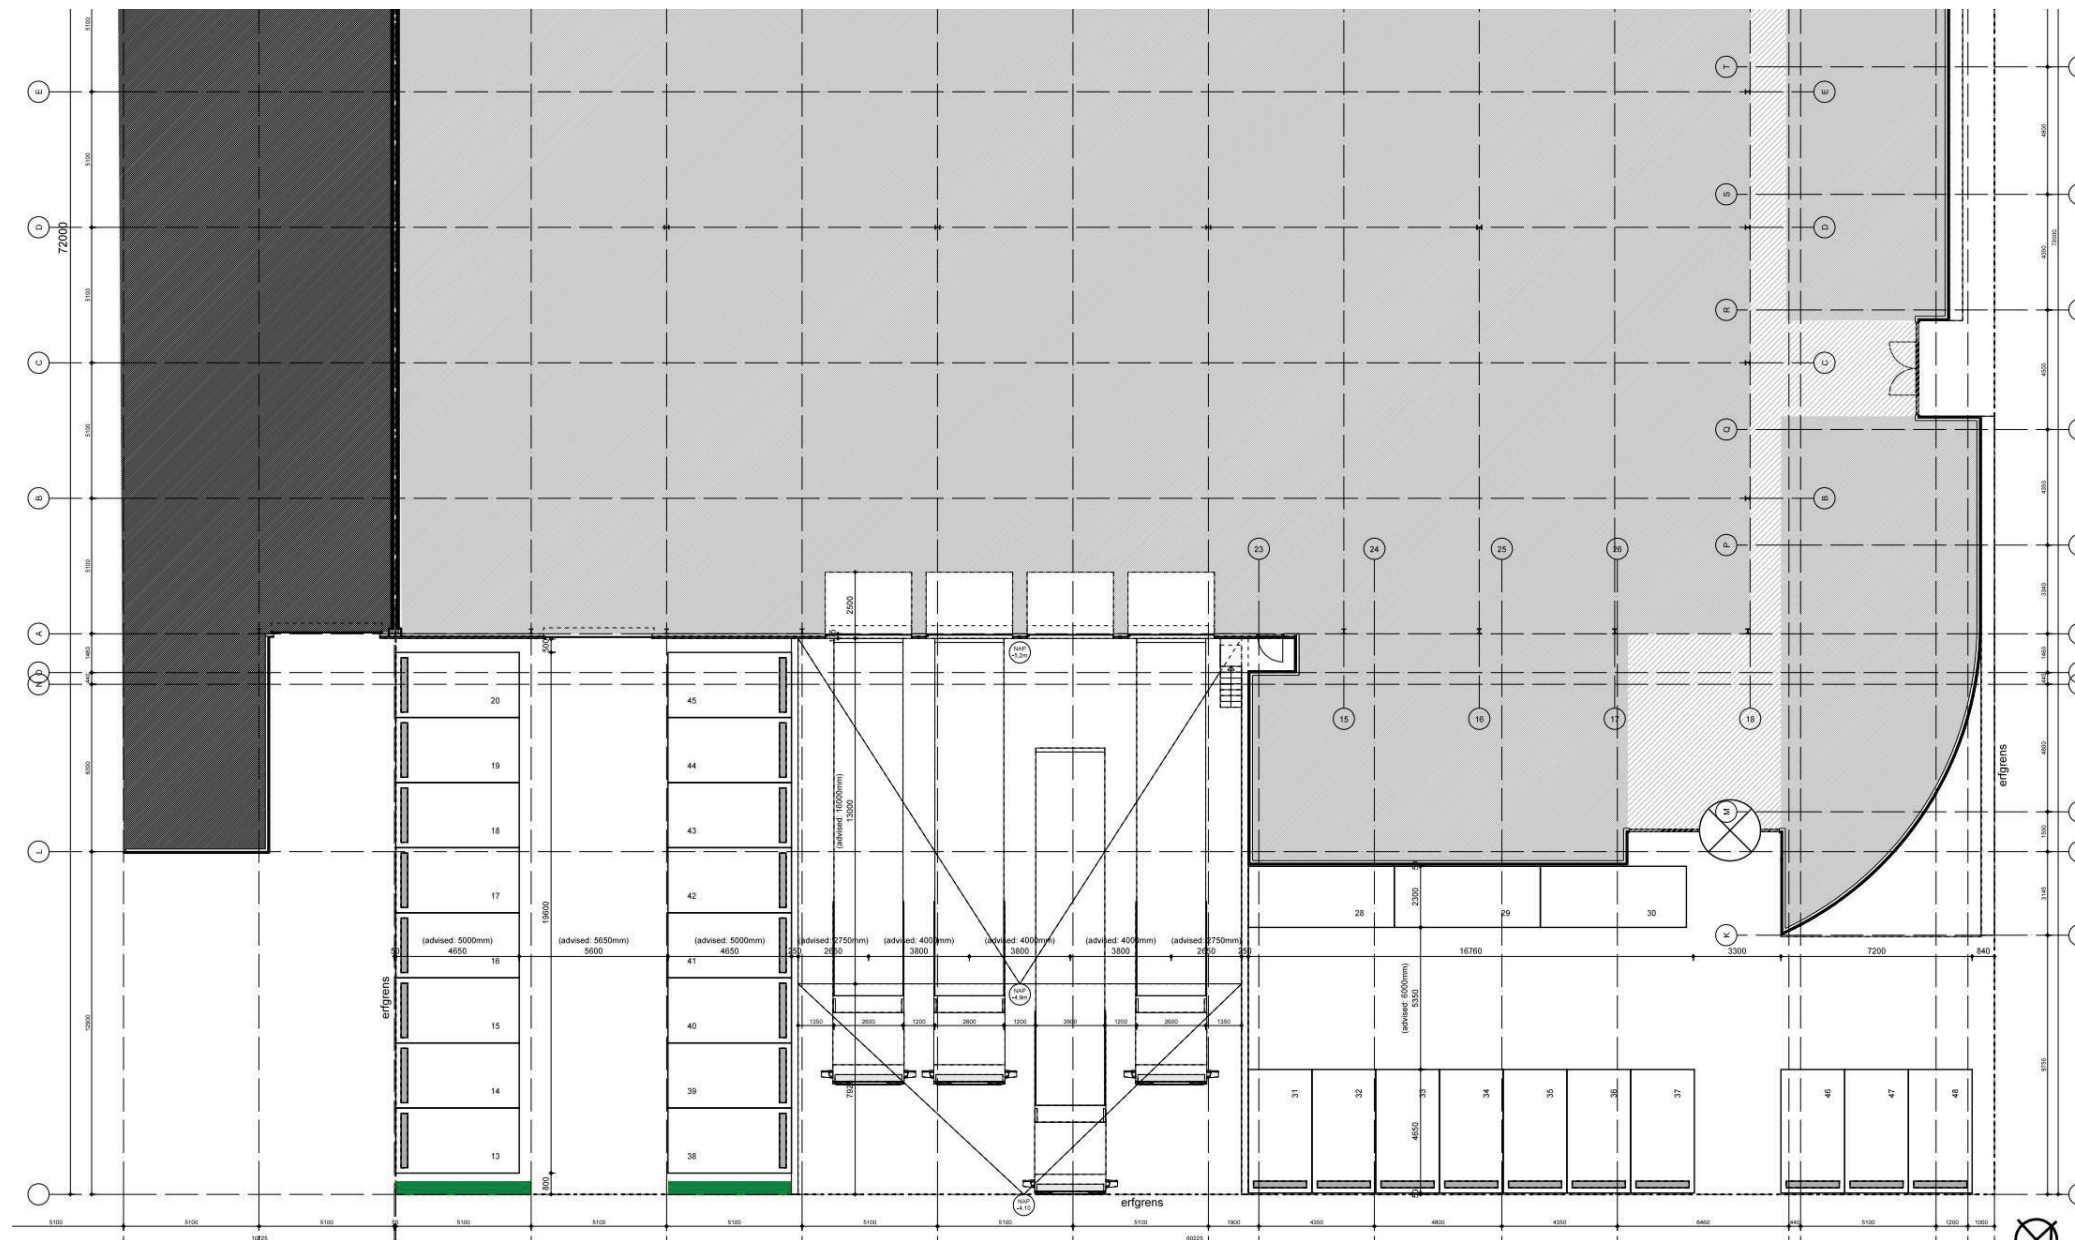

5201 ASAV

AS ARCHITECTURE B.V. is a design-led architectural studio for architecture, planning and (interior-) design. The firm is established in january 2010 by Ir. Arzu Senel in Amsterdam. The company distinguishes itself by its professionalism, imagination, elegance and design ingenuity. We seek the best design solution, that ensures highest quality and functionality, both for large or small budget assignments. Our portfolio contains residential, cultural, industrial, interior design, restoration and conservation projects.