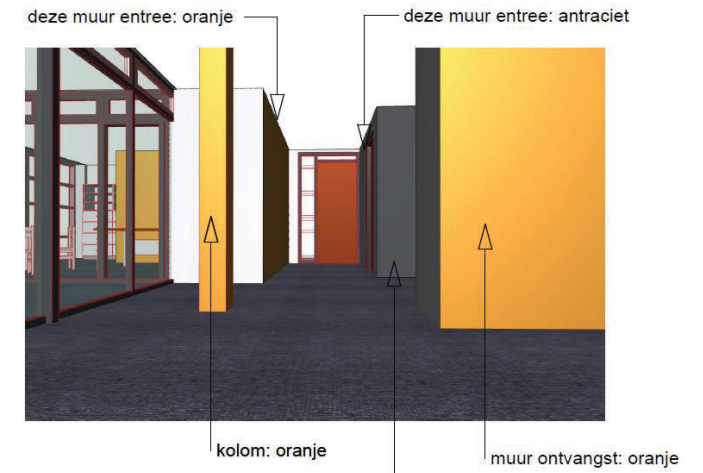

zitjes: oranje

Stripe 3 ayakli depolama unitesi destekli yonetici masasi L:200 W:100 H:72 cm
Kod: STM 100200 EOZ
renk: beyaz metal: beyaz

keuken: antraciet

MAKI
S: 240 W:100
A code:
MK 100 240 TP
renk: Ahsap Makore

STRIFE toplantı ofis masasi
L: 100 W:100
A code:
ST MT 100 M 01
renk beyaz metal: beyaz

MAKI
S: 240 W:100
A code:
MK 100 240 TP
renk: Ahsap Makore

STRIFE toplantı ofis masasi
L: 100 W:100
A code:
ST MT 100 M 01
renk beyaz metal: beyaz

1e verdieping

2x Stripe 3 ayakli depolama unitesi destekli yonetici masasi
L:200 W:100 H:72 cm
Kod: STM 100200 EOZ
renk: beyaz metal: beyaz