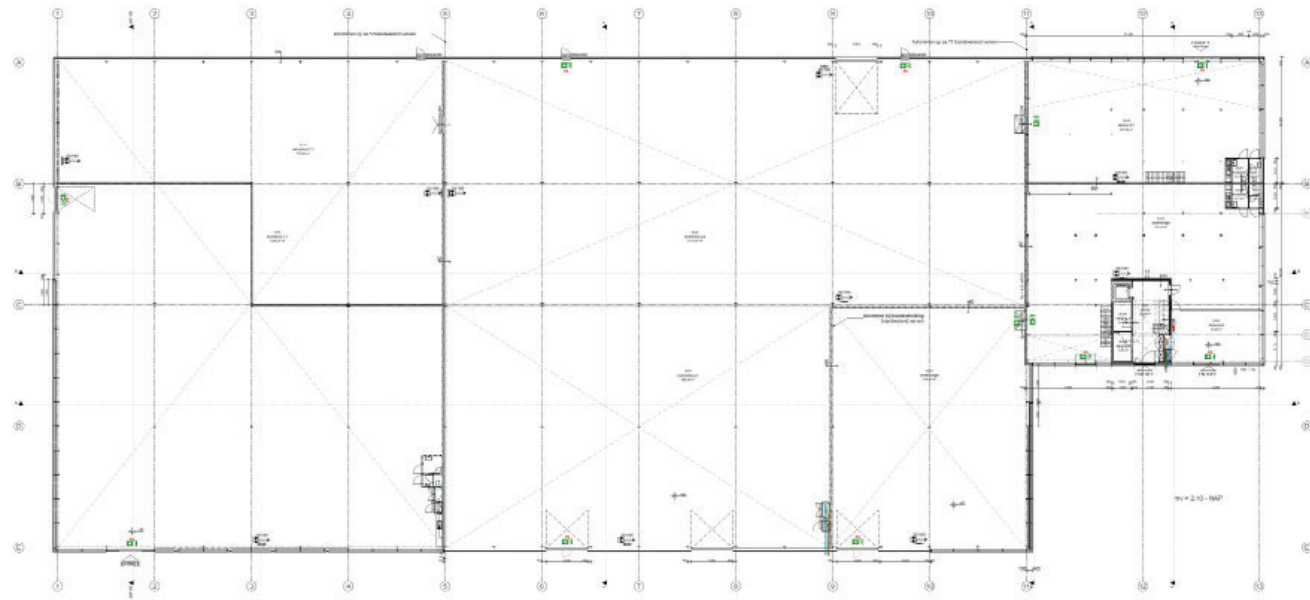

BEVERWIJK MOSKEE

AS ARCHITECTURE B.V. is a design-led architectural studio for architecture, planning and (interior-) design. The firm is established in January 2010 by Ir. Arzu Senel in Amsterdam. The company distinguishes itself by its professionalism, imagination, elegance and design ingenuity. We seek the best design solution, that en-