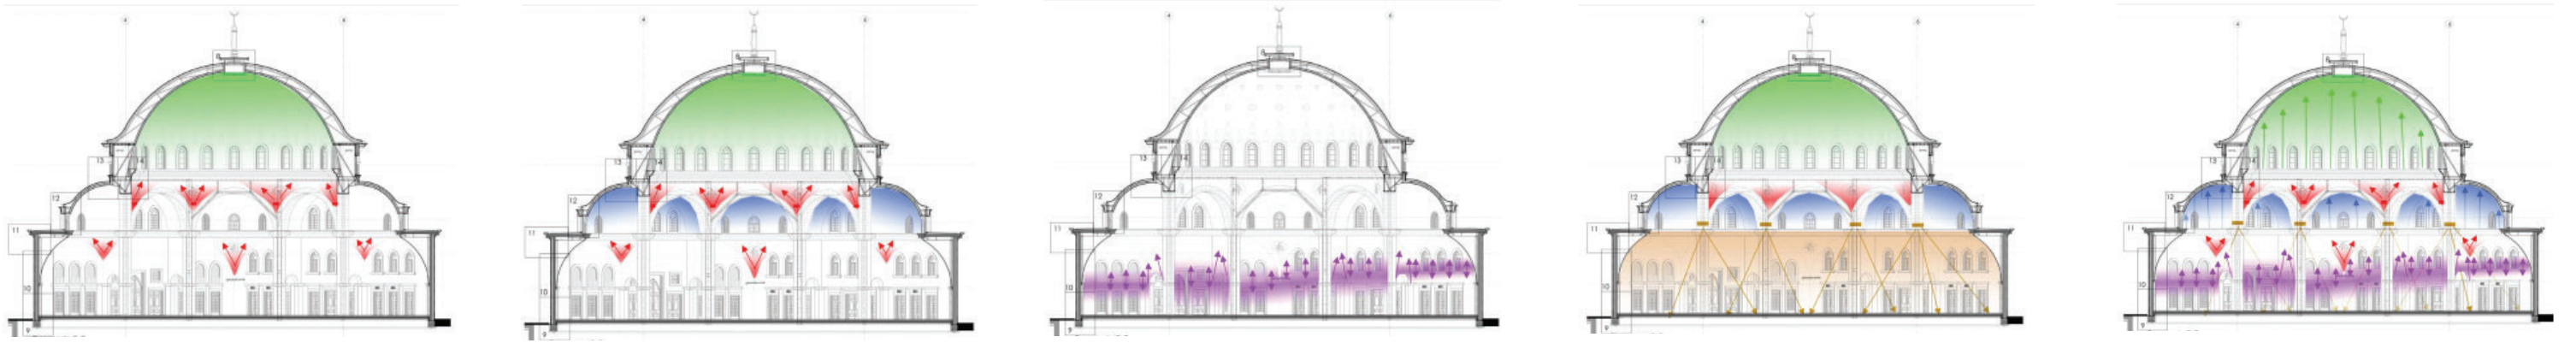

2.

3.

AYASOFYA CAMII

AS ARCHITECTURE B.V. is a design-led architectural studio for architecture, planning and (interior-) design. The firm is established in January 2010 by Ir. Arzu Senel in Amsterdam. The company distinguishes itself by its professionalism, imagination, elegance and design ingenuity. We seek the best design solution, that ensures highest quality and functionality, both for large or small budget assignments. Our portfolio contains residential, cultural, industrial, interior design, restoration and conservation projects.