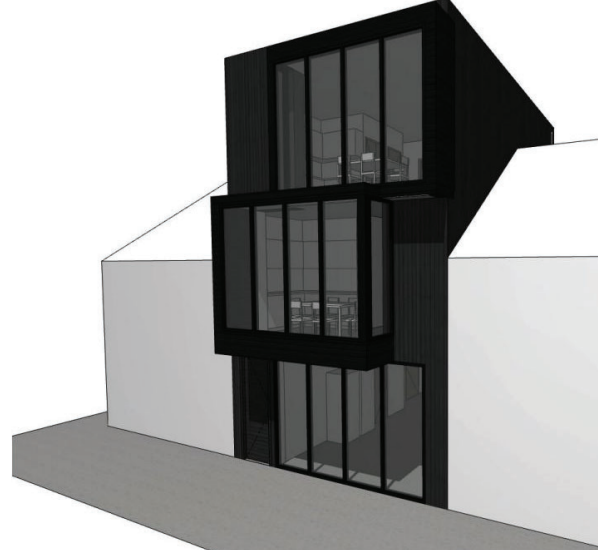

MARIA AUSTRIASTRAAT 670

AS ARCHITECTURE B.V. is a design-led architectural studio for architecture, planning and (interior-) design. The firm is established in January 2010 by Ir. Arzu Senel in Amsterdam. The company distinguishes itself by its professionalism, imagination, elegance and design ingenuity. We seek the best design solution, that ensures highest quality and functionality, both for large or small budget assignments. Our