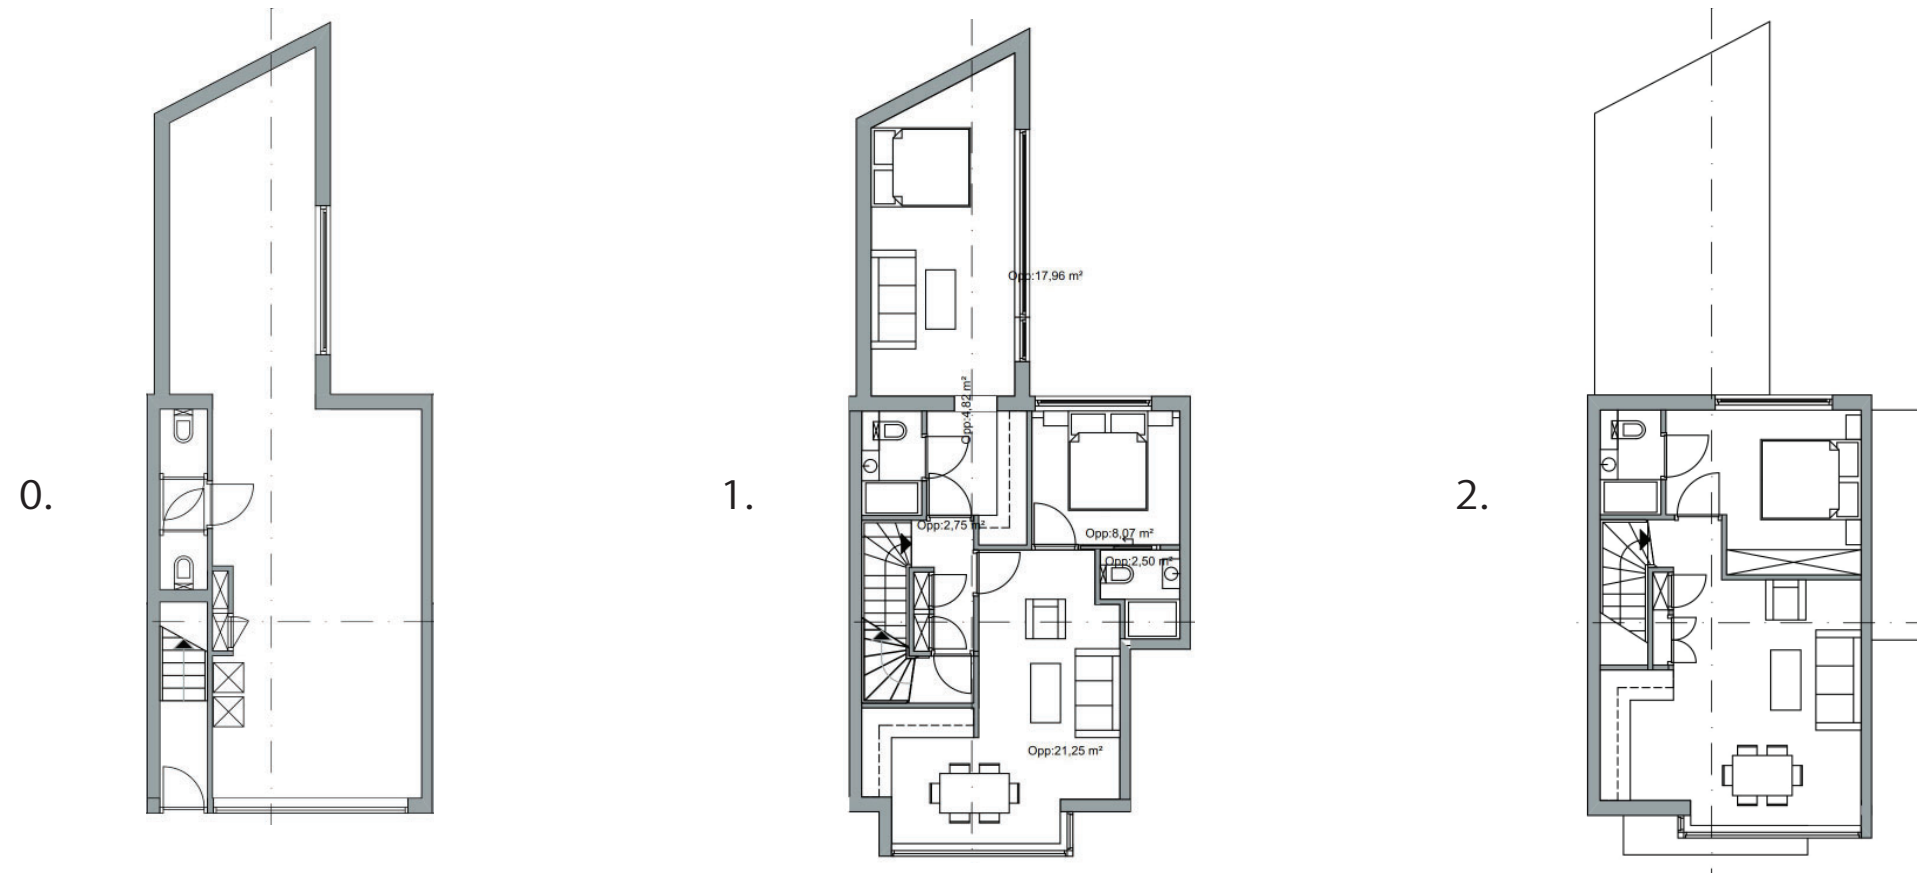

MARIA AUSTRIASTRAAT 670

AS ARCHITECTURE B.V. is a design-led architectural studio for architecture, planning and (interior-) design. The firm is established in January 2010 by Ir. Arzu Senel in Amsterdam. The company distinguishes itself by its professionalism, imagination, elegance and design ingenuity. We seek the best design solution, that ensures highest quality and functionality, both for large or small budget assignments. Our