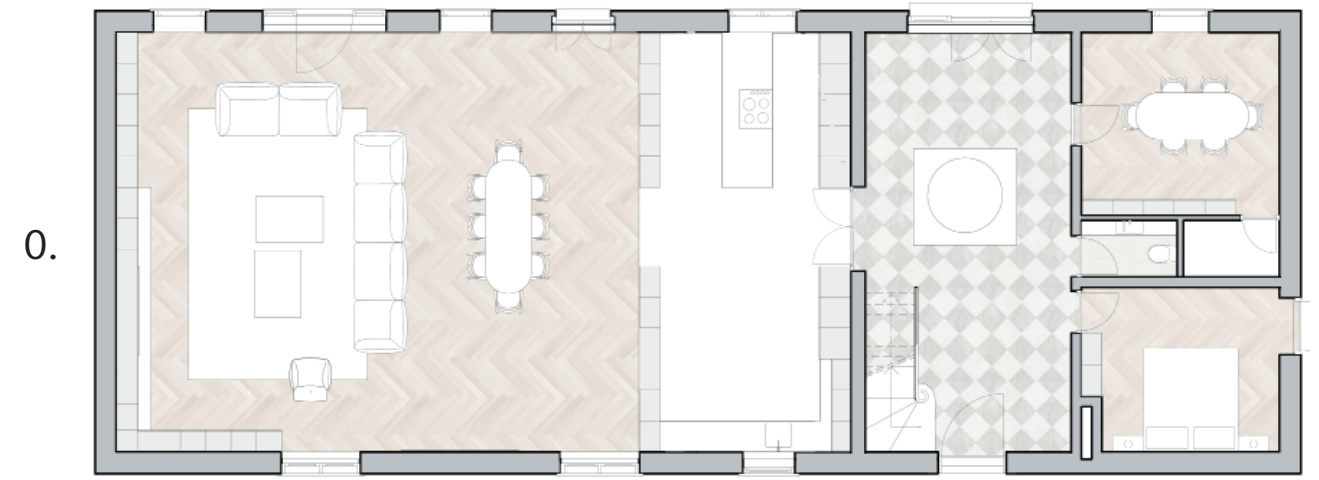

Ground floor

Ground floor

First floor

FARMHOUSE LUMMEN

AS ARCHITECTURE B.V. is a design-led architectural studio for architecture, planning and (interior-) design. The firm is established in January 2010 by Ir. Arzu Senel in Amsterdam. The company distinguishes itself by its professionalism, imagination, elegance and design ingenuity. We seek the best design solution, that ensures highest quality and functionality, both for large or small budget assignments. Our portfolio contains residential, cultural, industrial, interior design, restoration and conservation projects.