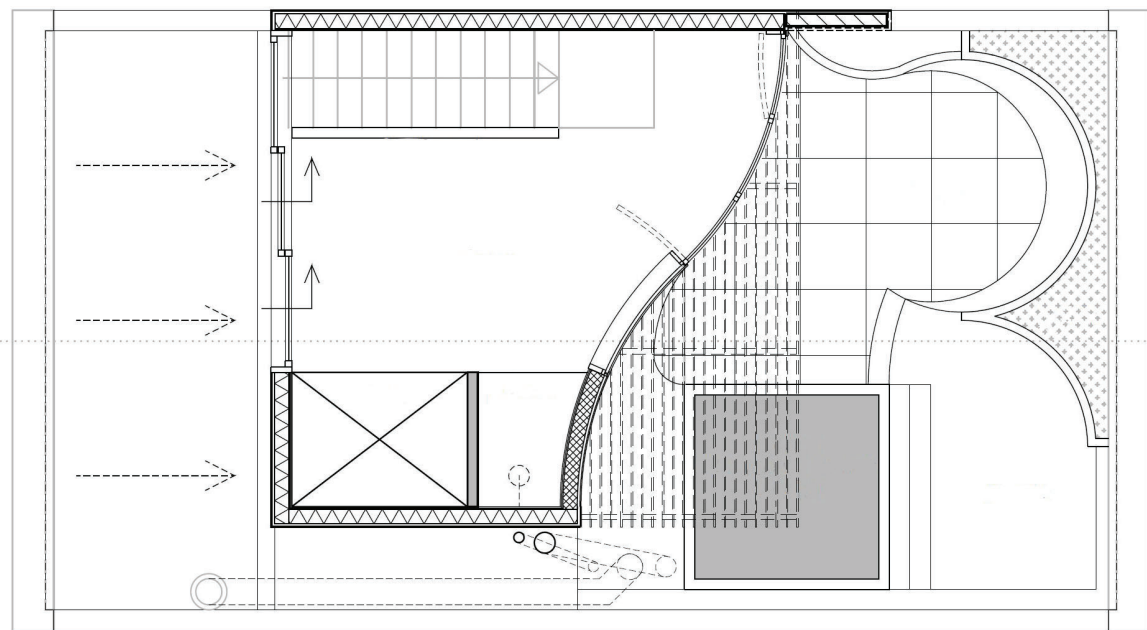

1e verdieping

2x Stripe 3 ayakli depolama unitesi destekli yonetici masasi
L:200 W:100 H:72 cm
Kod: STM 100200 EOZ
renk: beyaz metal: beyaz

SPA WILLIAM

AS ARCHITECTURE B.V. is a design-led architectural studio for architecture, planning and (interior-) design. The firm is established in January 2010 by Ir. Arzu Senel in Amsterdam. The company distinguishes itself by its professionalism, imagination, elegance and design ingenuity. We seek the best design solution, that ensures highest quality and