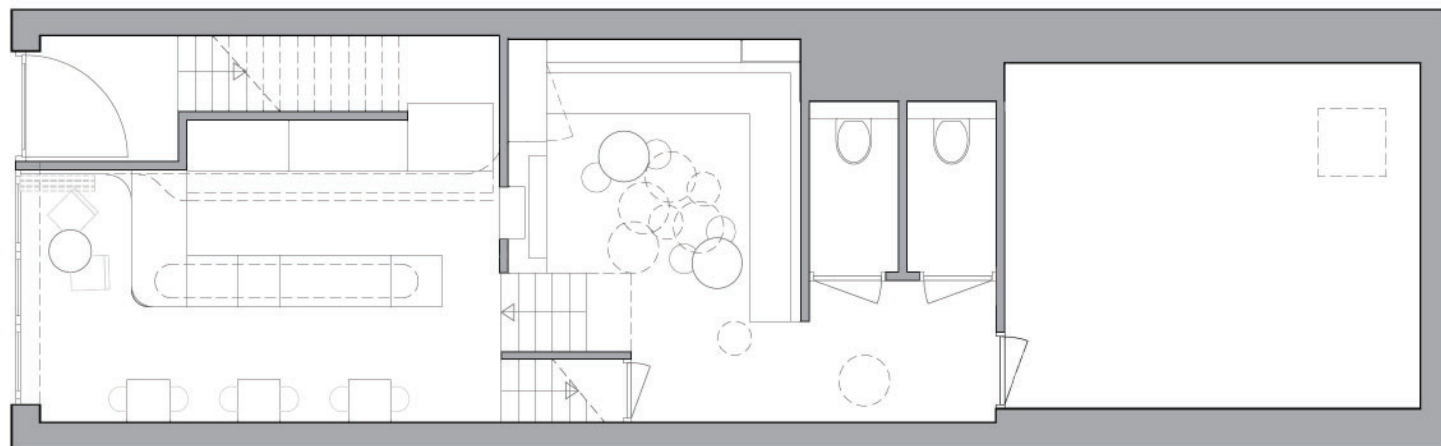

SEFA RESTAURANT

1.

AS ARCHITECTURE B.V. is a design-led architectural studio for architecture, planning and (interior-) design. The firm is established in January 2010 by Ir. Arzu Senel in Amsterdam. The company distinguishes itself by its professionalism, imagination, elegance and design ingenuity. We seek the best design solution, that ensures highest quality and functionality, both for large or small budget assignments. Our portfolio contains residential, cultural, industrial, interior design, restoration and conservation projects.